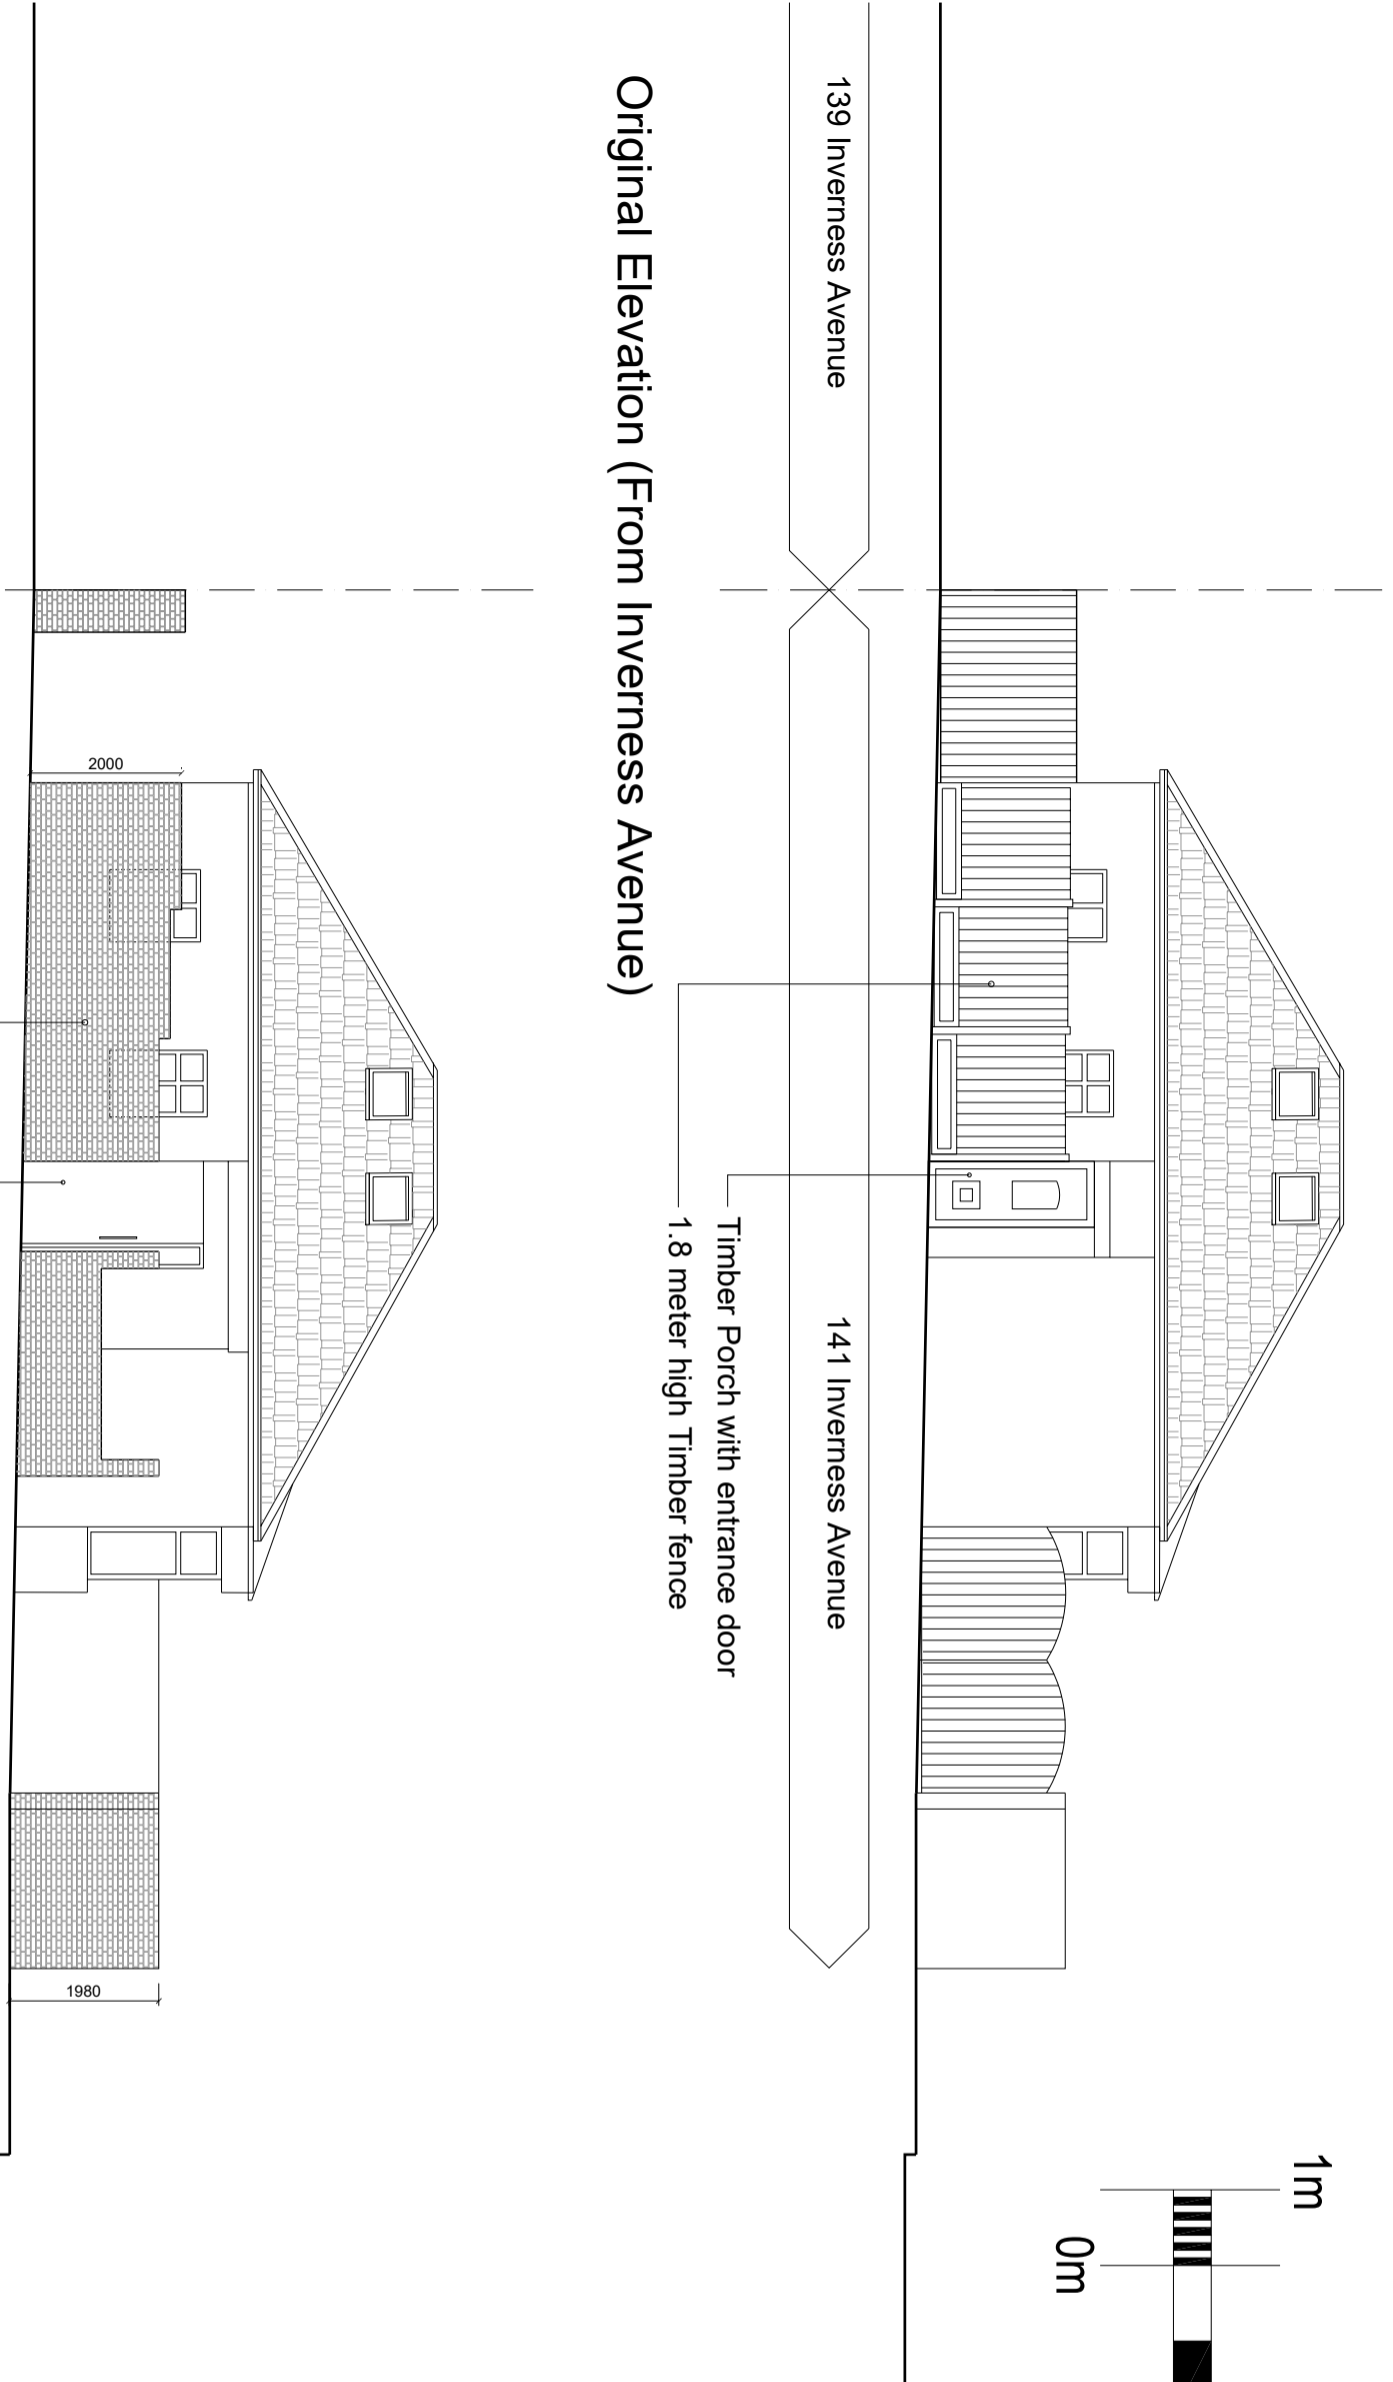

Original Elevation (From Inverness Avenue)

As built Elevation (From Inverness Avenue)

141 Inverness Avenue		Dwg No.	
WESTCLIFF-ON-SEA		AL(00)002	
SS0 9DU		Rev.	
		A	
Title			
Original and As built Elevations (Inverness Road)			
Date	Drawn	Status	Scale
20/03/23	RA	RA	1:00@A3
	RA	Planning	