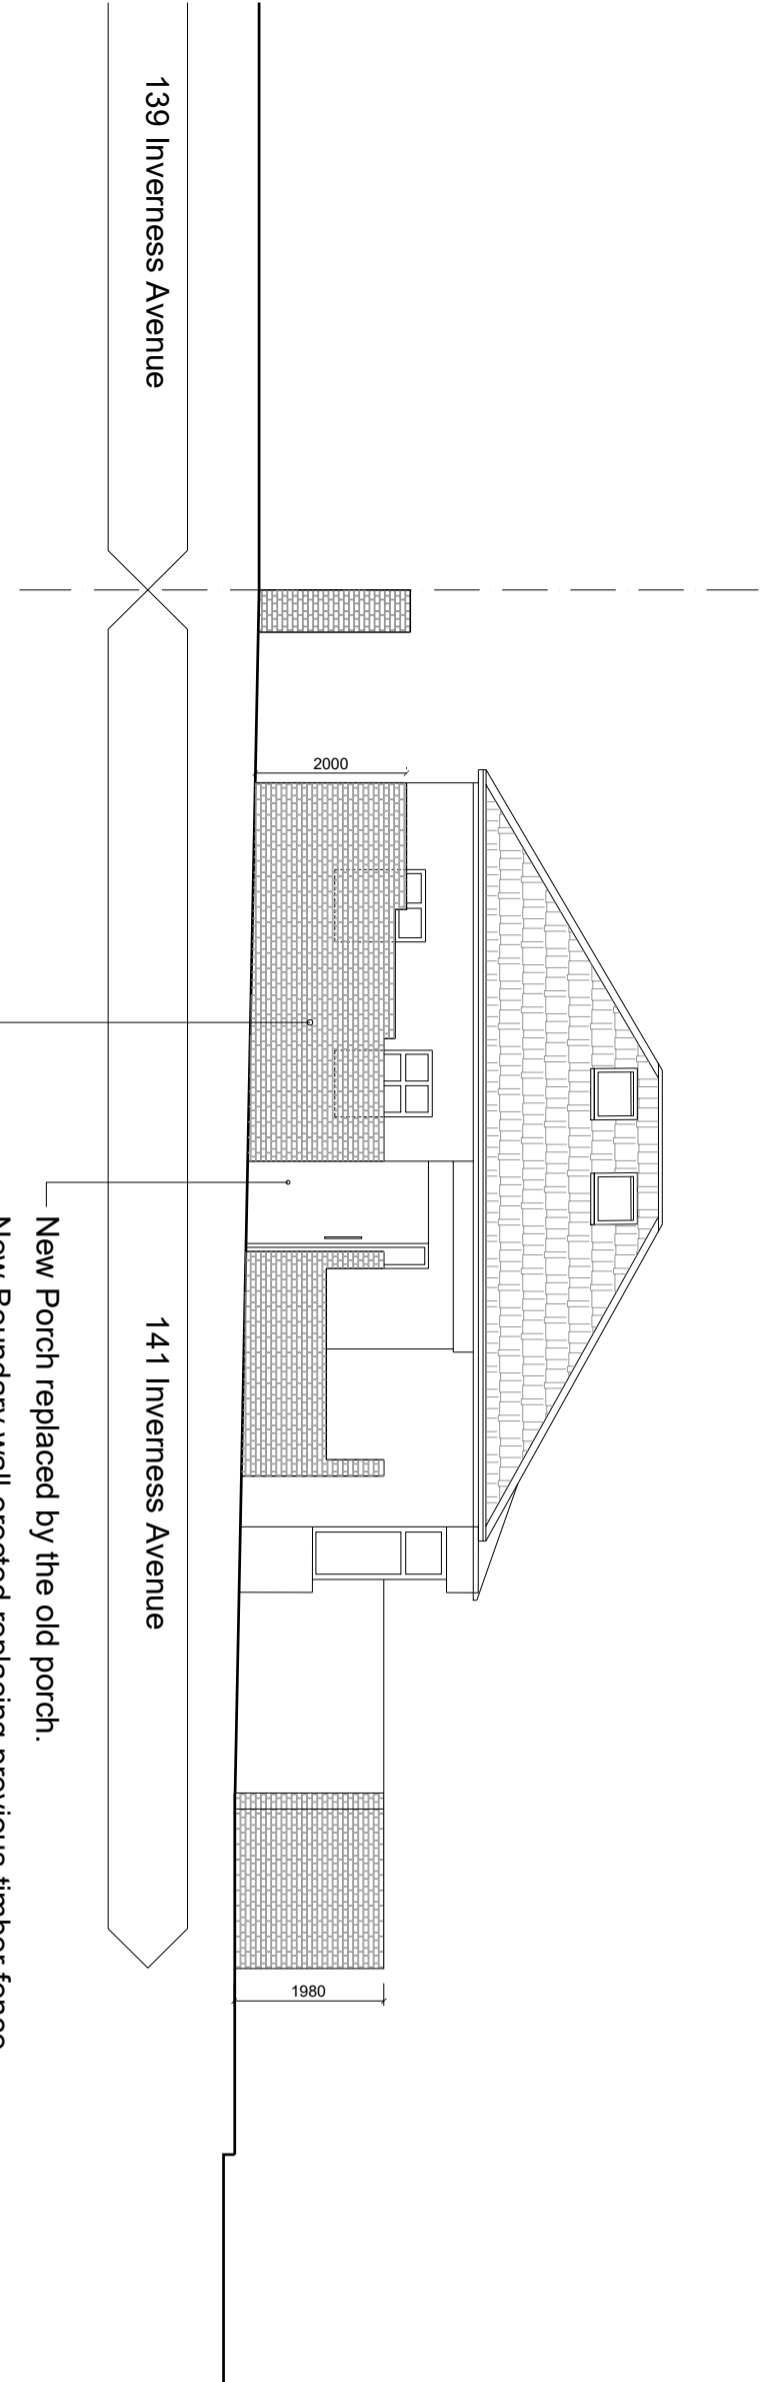

Original Elevation (From Inverness Avenue)

As built Elevation (From Inverness Avenue)

141 Inverness Avenue		Dwg No.	
WESTCLIFF-ON-SEA		AL(00)002	
SS0 9DU		Rev.	
		A	
Title			
Original and As built Elevations (Inverness Road)			
Date	Drawn	Status	Scale
20/03/23	RA	RA	1:00@A3
	RA	Planning	